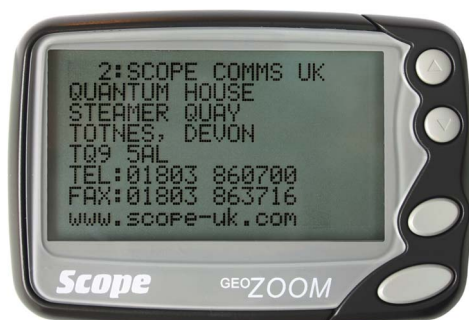

## The Ultimate Big Screen Pager

Scope have taken it's 84Z pager and super-charged it to new heights of performance!

Now featuring a rechargeable AA battery, even louder audible alert and intelligent charger/docking station, the 84Z AA adds a whole new dimension to paging.