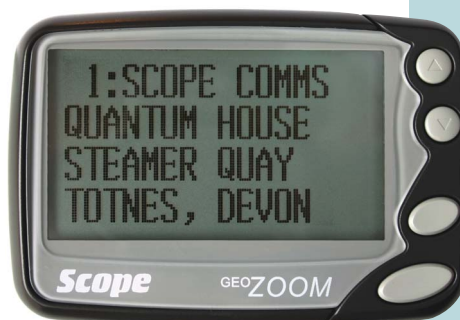

4 line mode (6 mm text height)

features

The 84Z Geo Zoom has 8 lines of big clearly readable text, or if you want, 4 lines of REALLY BIG HIGH VISIBILITY CHARACTERS. For low light conditions, cool blue backlighting further enhances the viewing experience.

- AA rechargeable battery
- Loud audible sounder (+90dBa)
- Ruggedised case
- Charger/docking station with multiple alert outputs
- USB port for data logging
- Selectable Character Height, 3 or 6 mm
- 20,000+ Character Memory
- Hand Program Frequency & Address
- Urgent Call Alert Mode
- BS5839-1: 2002 Compliant*

*with regard to fire paging systems for the deaf