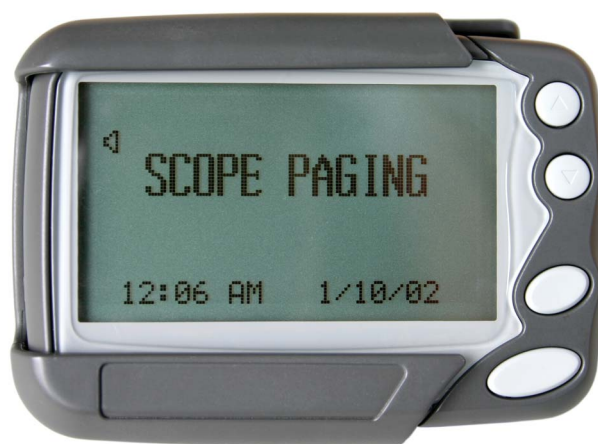

GEO 84Z AA

8/4 line rechargeable alphanumeric pager

Specification

Display:	High Contrast Dot Matrix LCD: 8 Line or 4 line Zoom Display
Addresses:	8 addresses (individually selectable Off/Tone/Numeric/Alpha)
Messages:	60 messages, up to 20,000+ characters
Size:	79 (L) x 54 (W) x 25 (D) mm
Weight:	60g (without battery)
Frequency ranges:	Synthesized (see ranges below)
Signalling protocol:	POCSAG
Data transmit rate:	512 or 1200 baud
Sensitivity:	4uV/m @ 512 baud 6uV/m @ 1200 baud
Beeper output:	Better than 90 db @ 30cm
Power:	Single AA battery
Model Suffix:	Frequency range C 143-151 MHz D 151-159 MHz E 159-167 MHz F 167-175 MHz K 442-448 MHz L 448-454 MHz M 454-460 MHz N 460-466 MHz

Operation is simple and unfussy. All functions are selectable by icons clearly displayed on the big screen.

Main features

- AA rechargeable battery (NiMH)
- Intelligent charger/docking station
- Address & frequency hand programmable (password protected)
- Storage: Repeat message rejection: optional 1,2,5,10 minutes or disabled
- Low Battery indicator
- Out of Range (NO Service) Indicator
- Repeat Message Indicator
- Error Message Indicator
- Unread Message Indicator
- Alert Modes: Vibrate, Tone, Quiet Tone & Mute
- Alert Length: 8, 16, 32 or 64 second programmable
- Urgent Call (Tone + Vibrate)
- Real Time Clock with Alarm
- User address select/inhibit